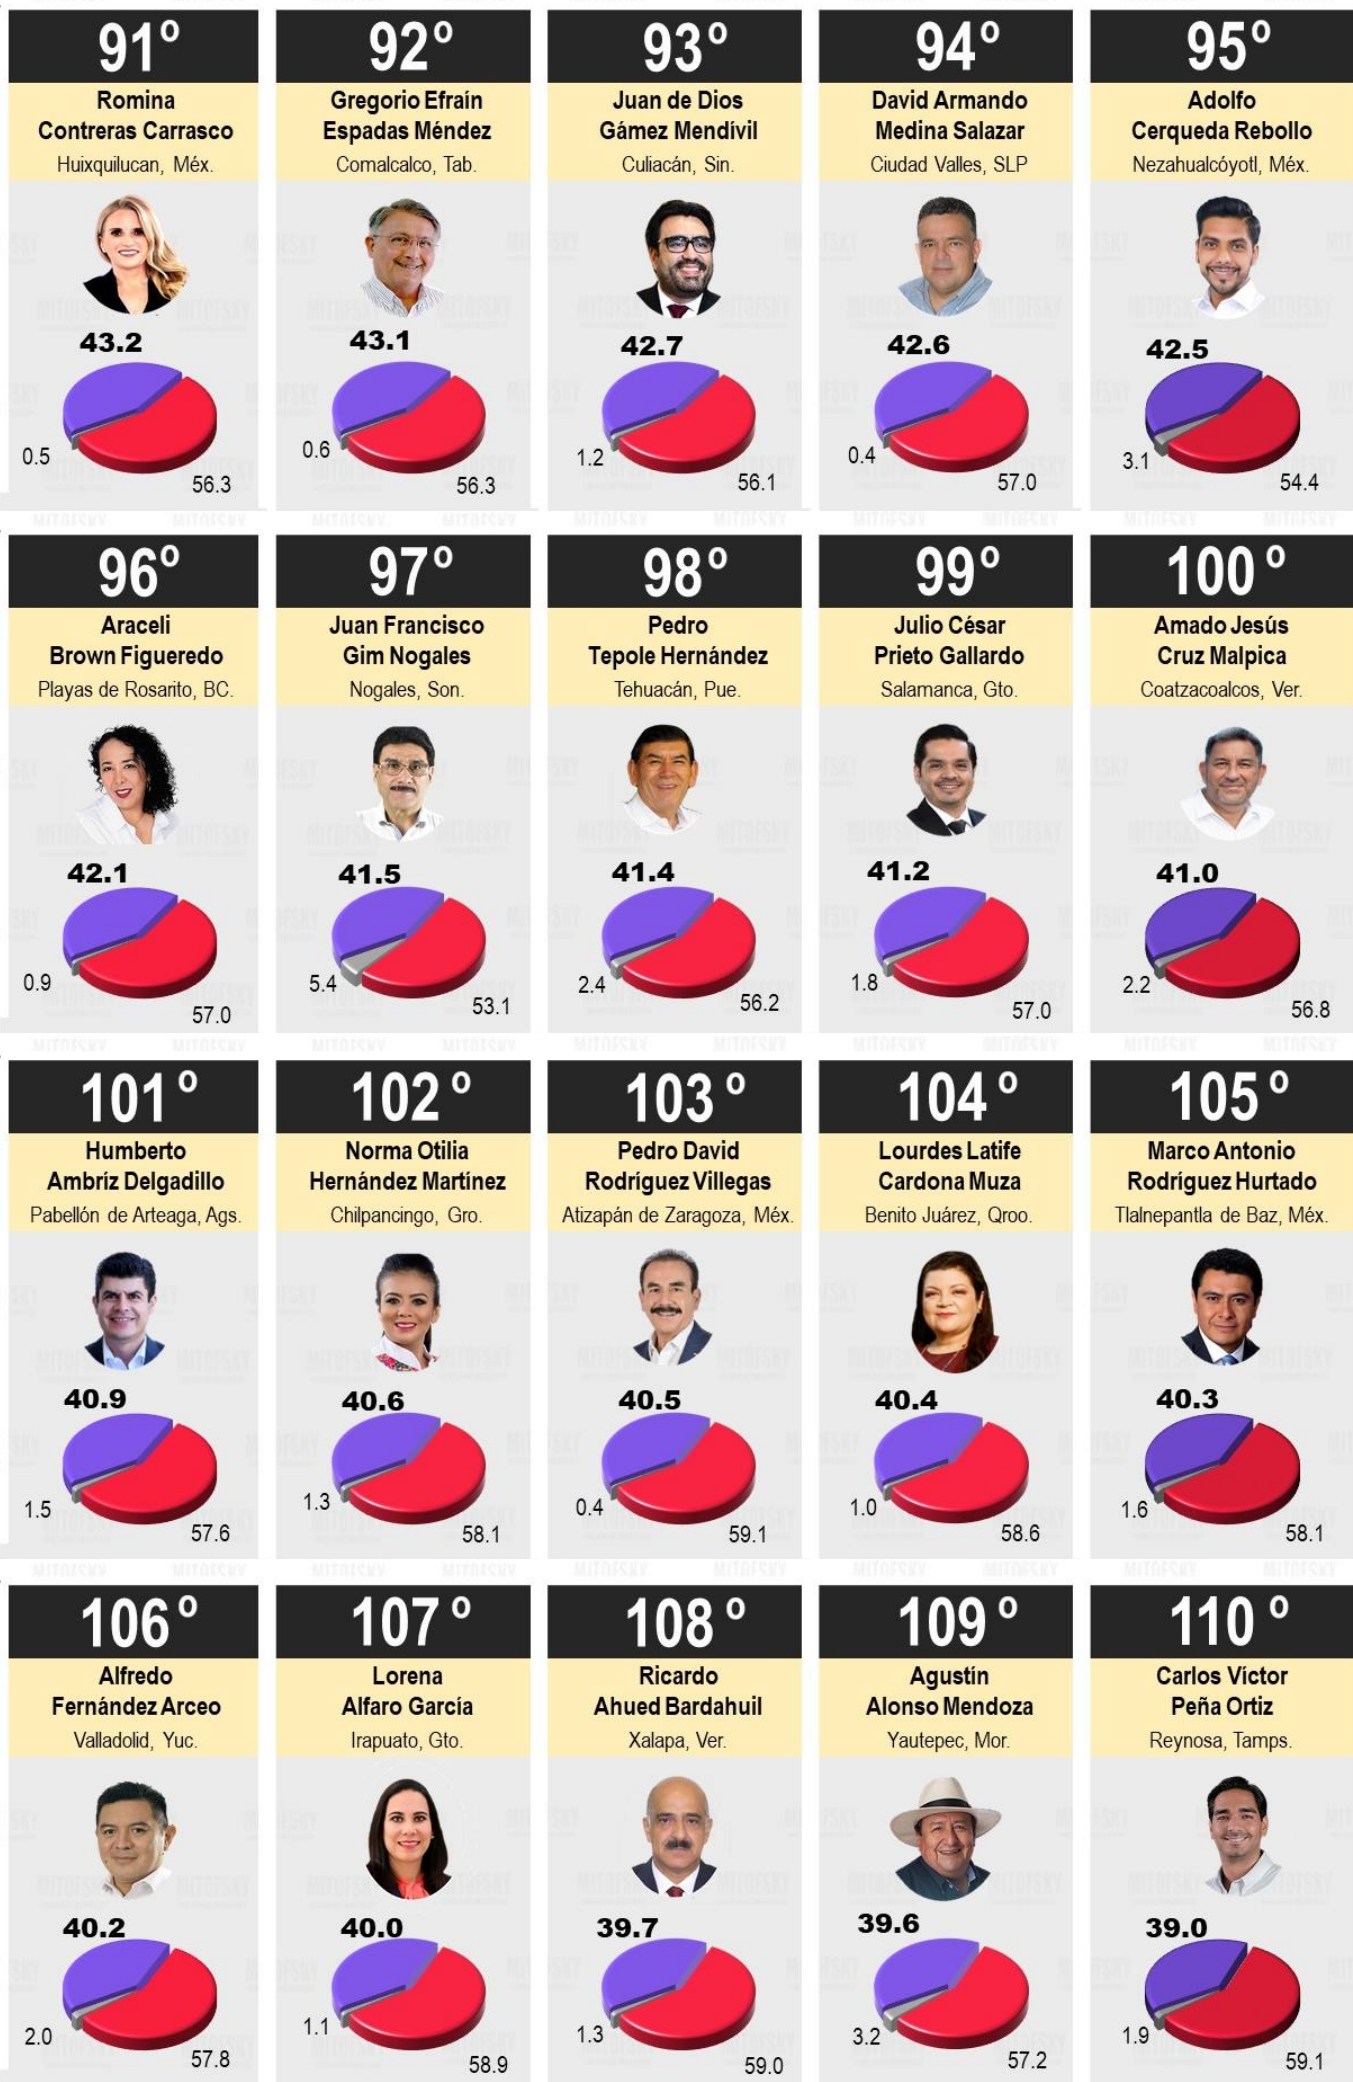

Aprobación

Desaprobación

Ns/Nc