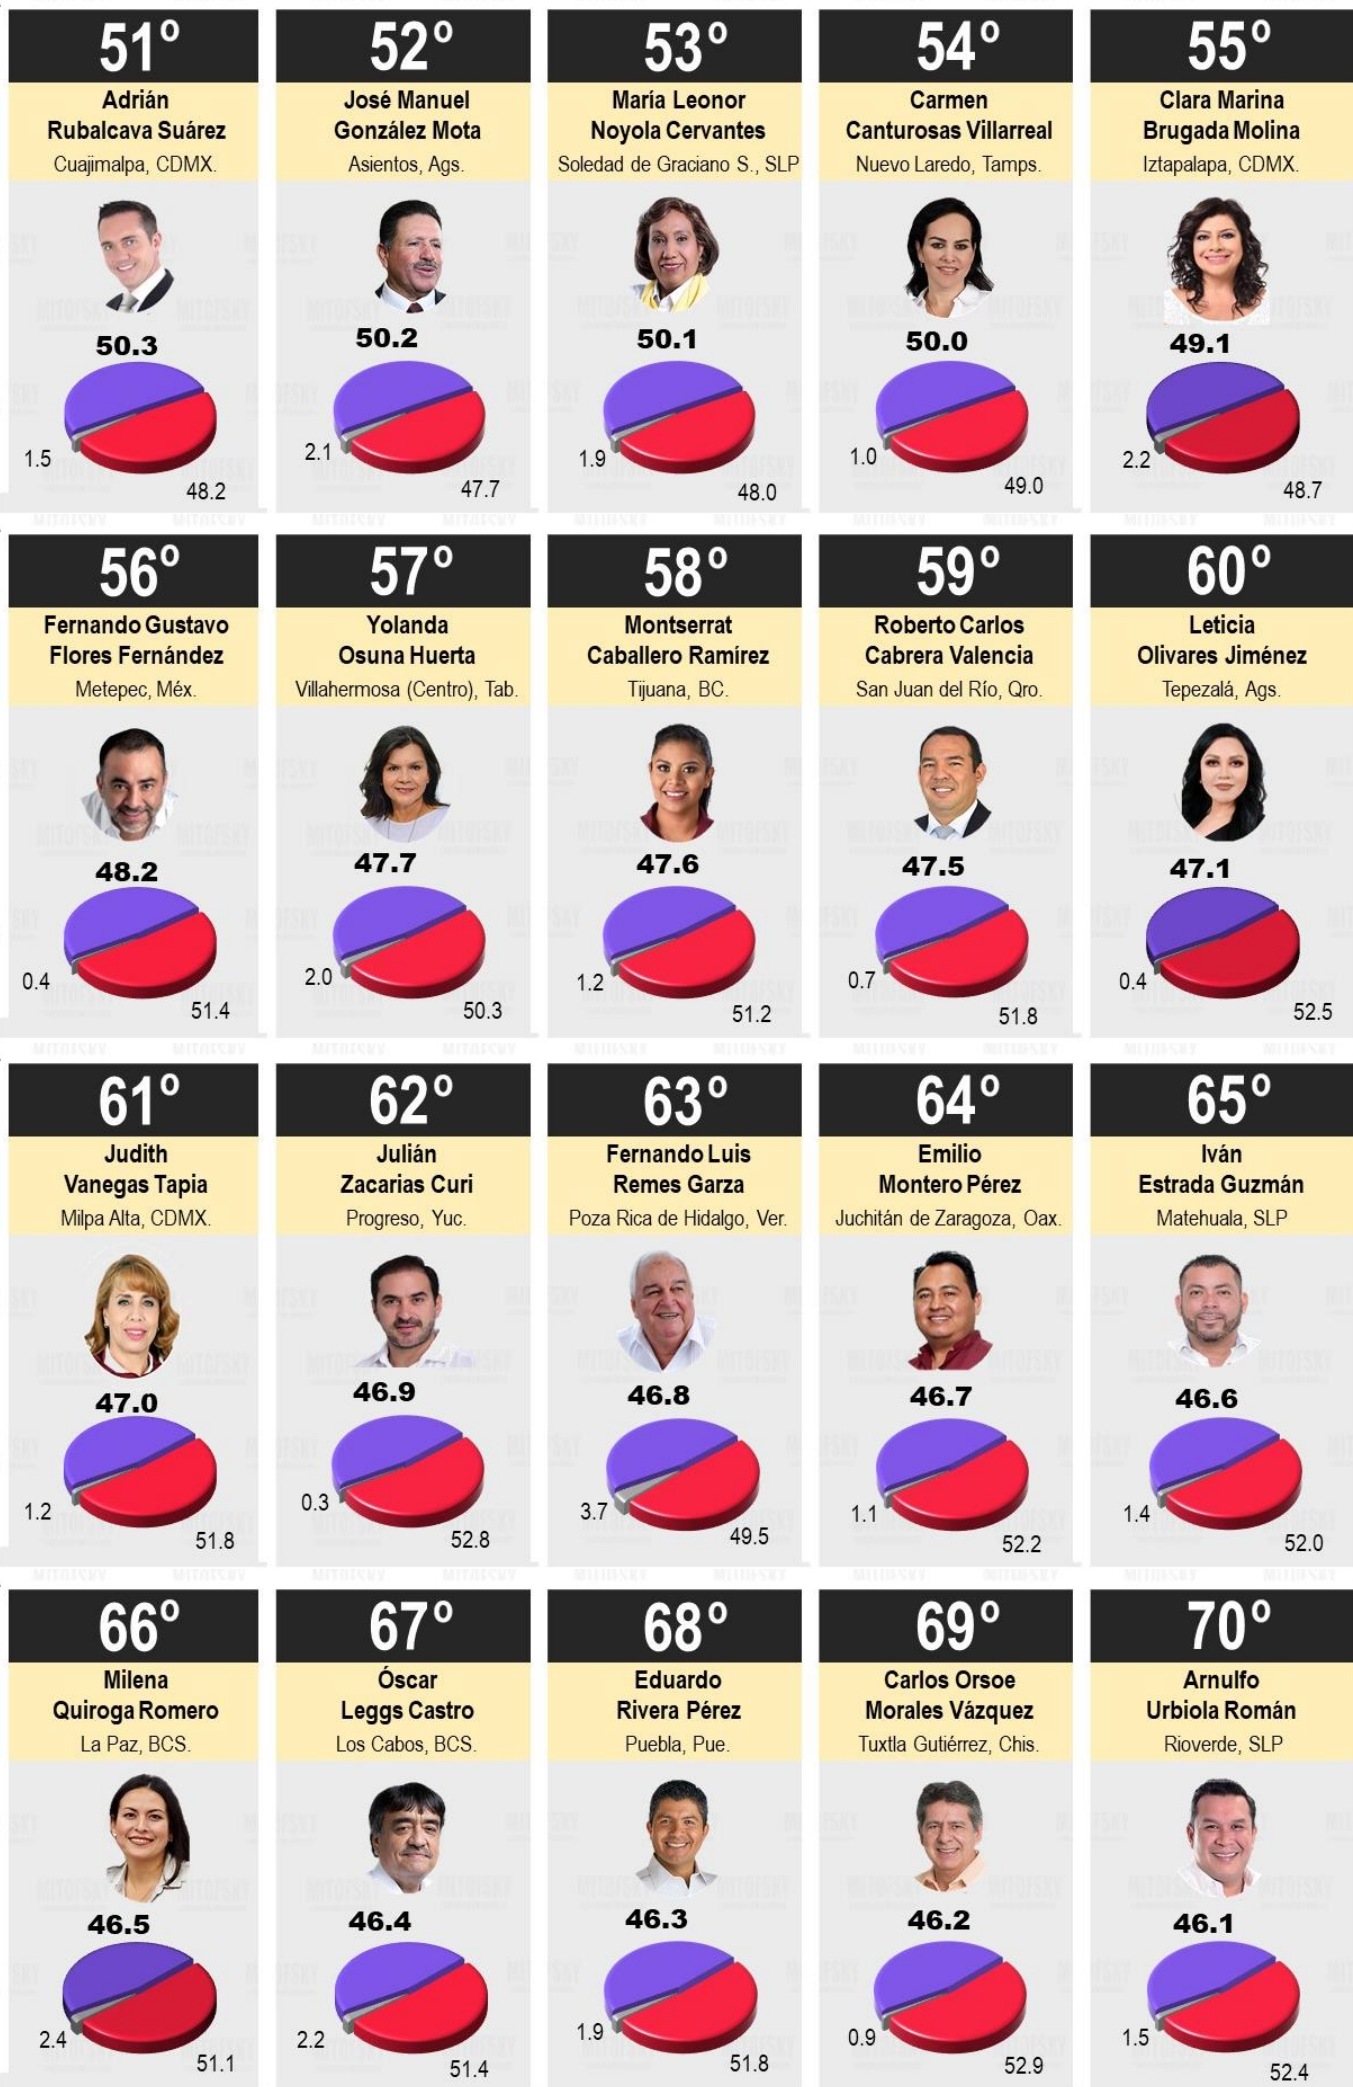

Aprobación

Desaprobación

Ns/Nc