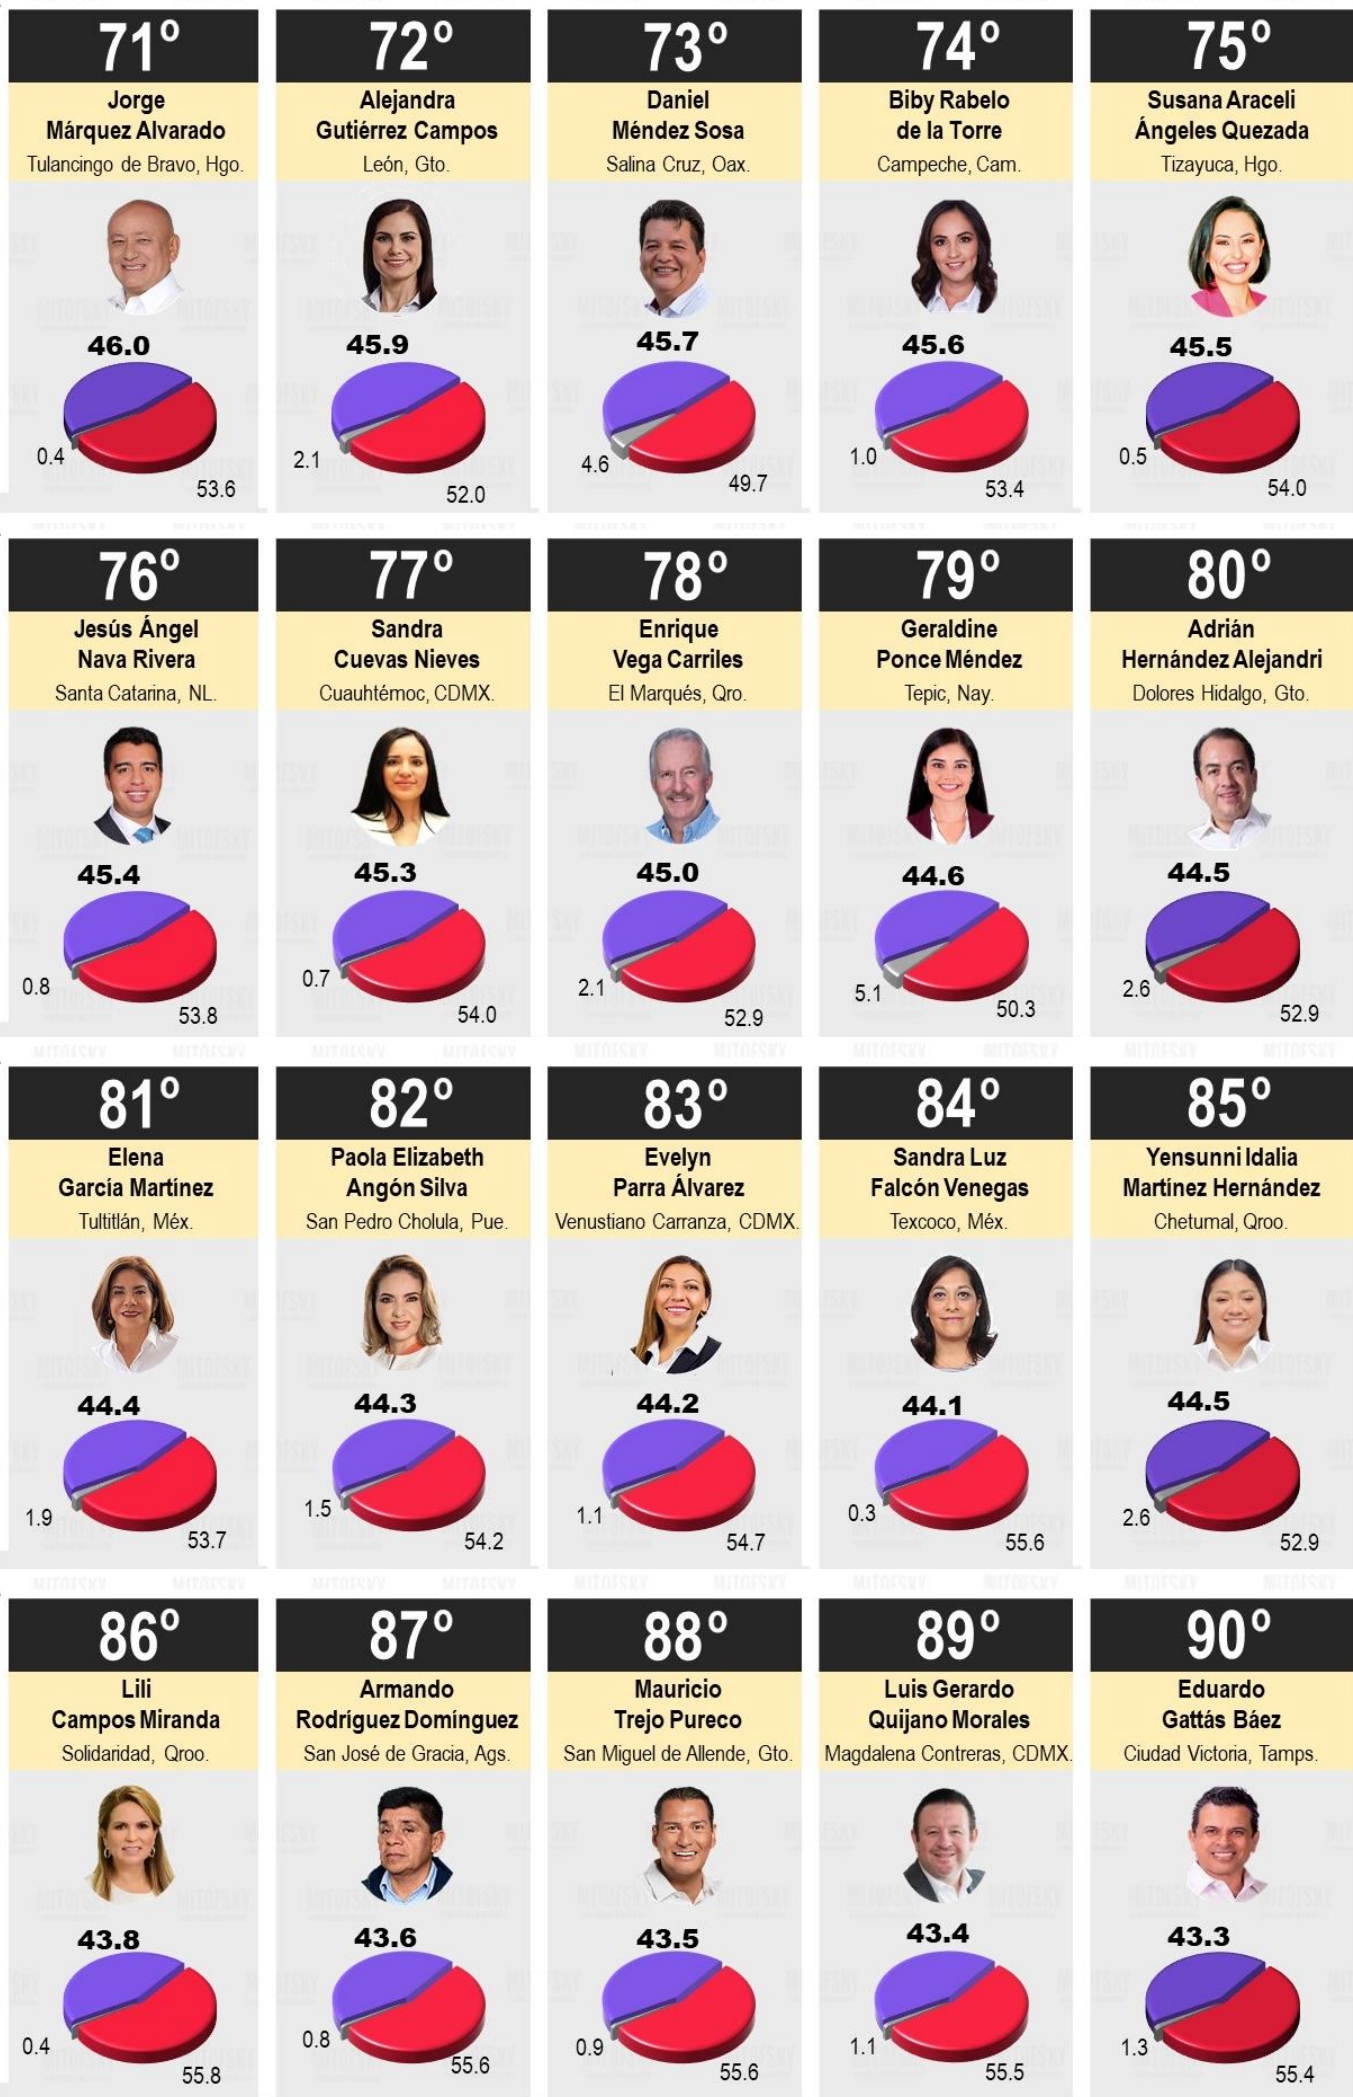

Aprobación

Desaprobación

Ns/Nc