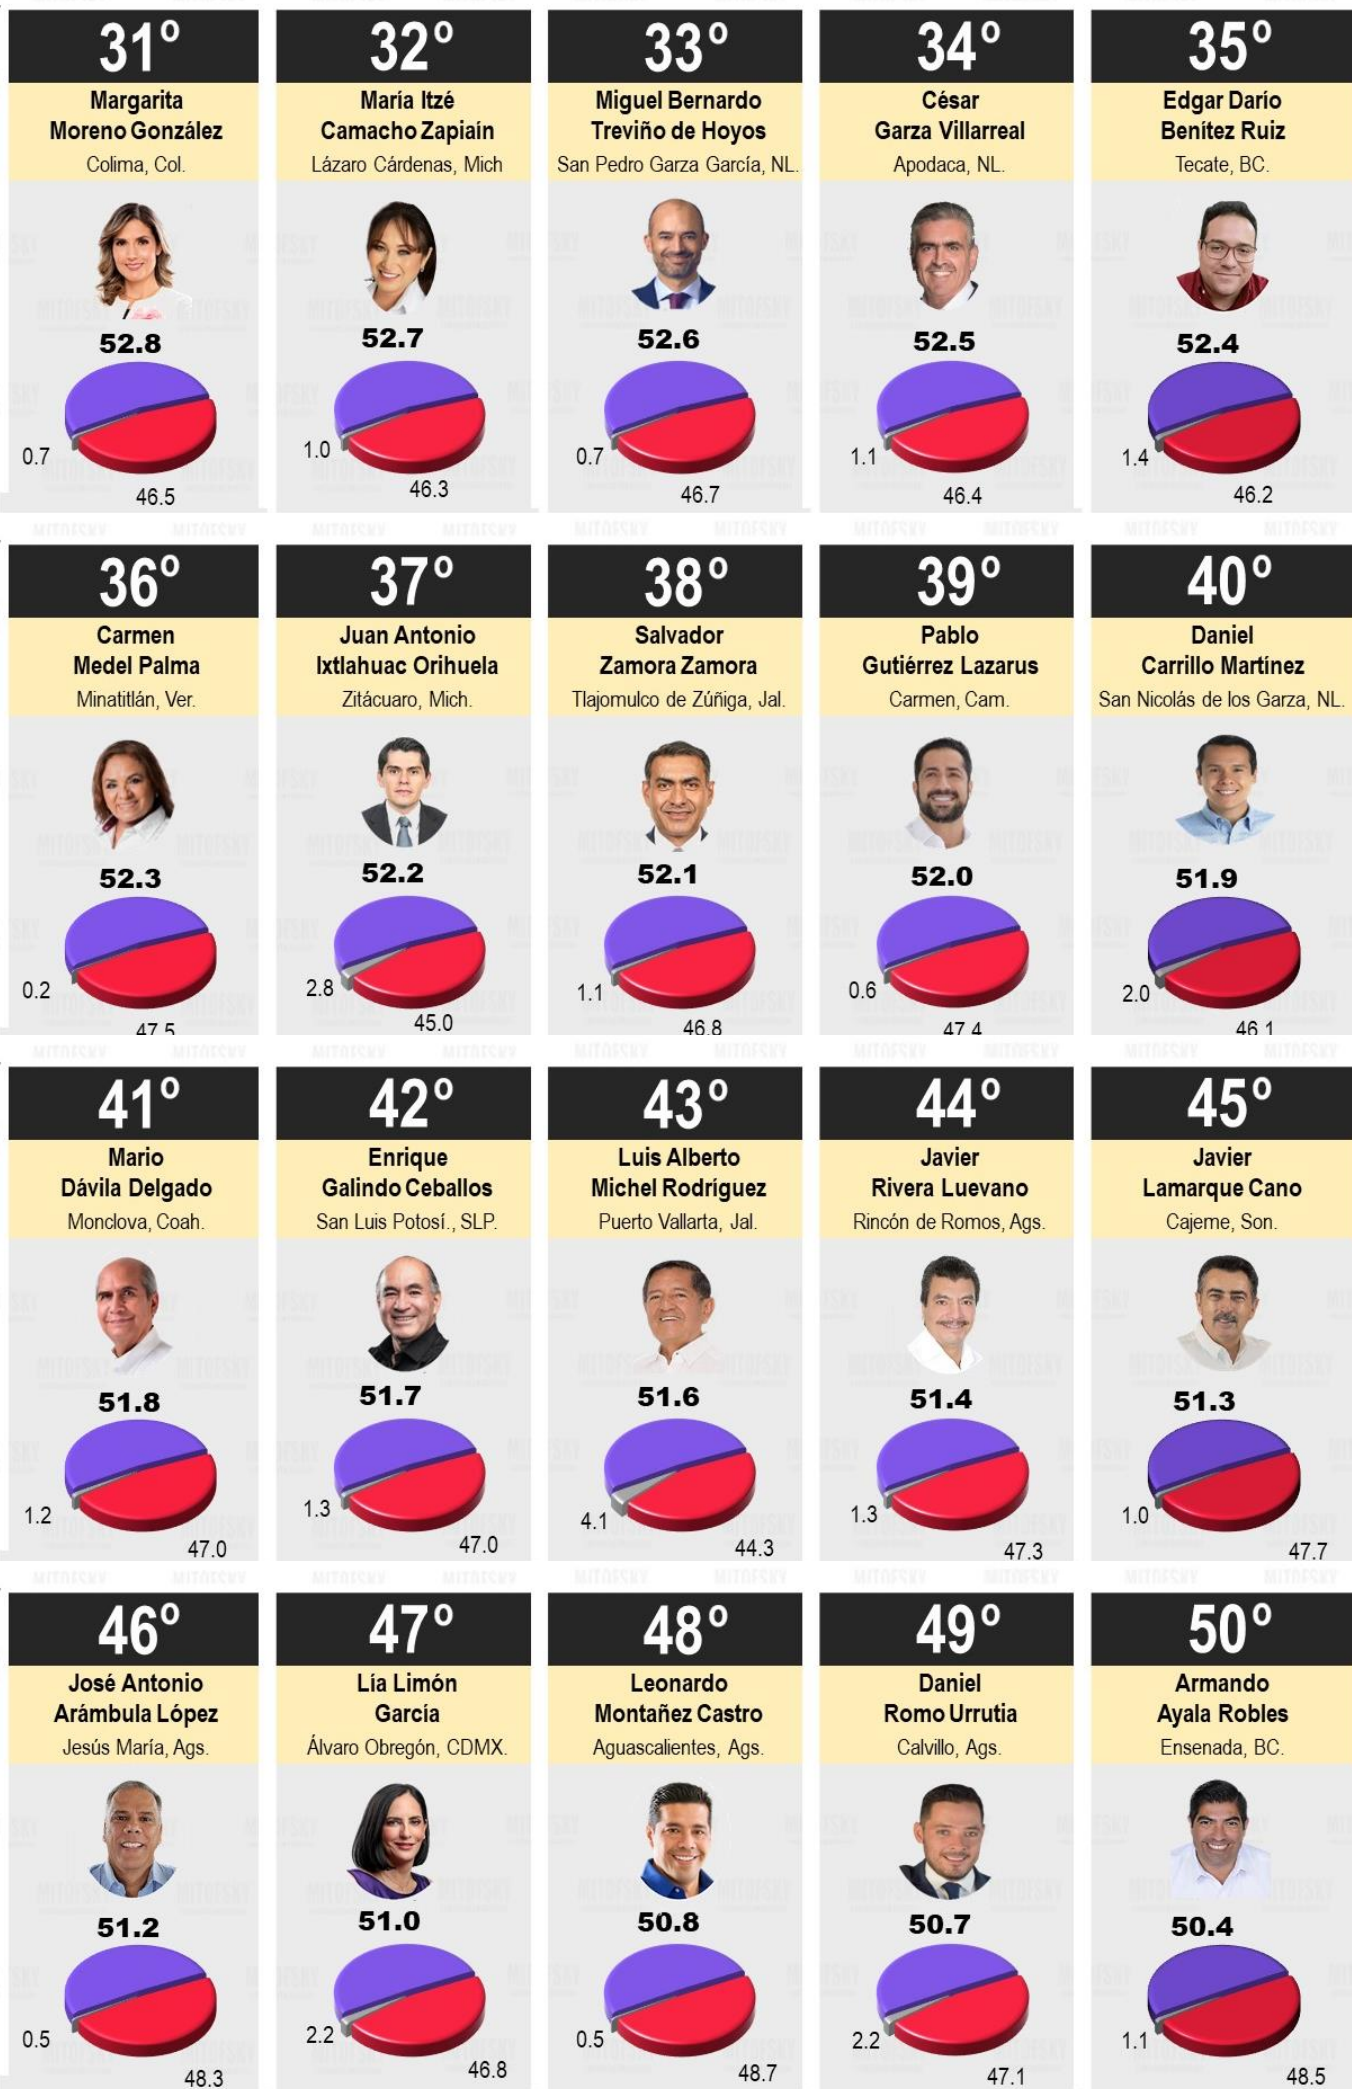

Aprobación

Desaprobación

Ns/Nc